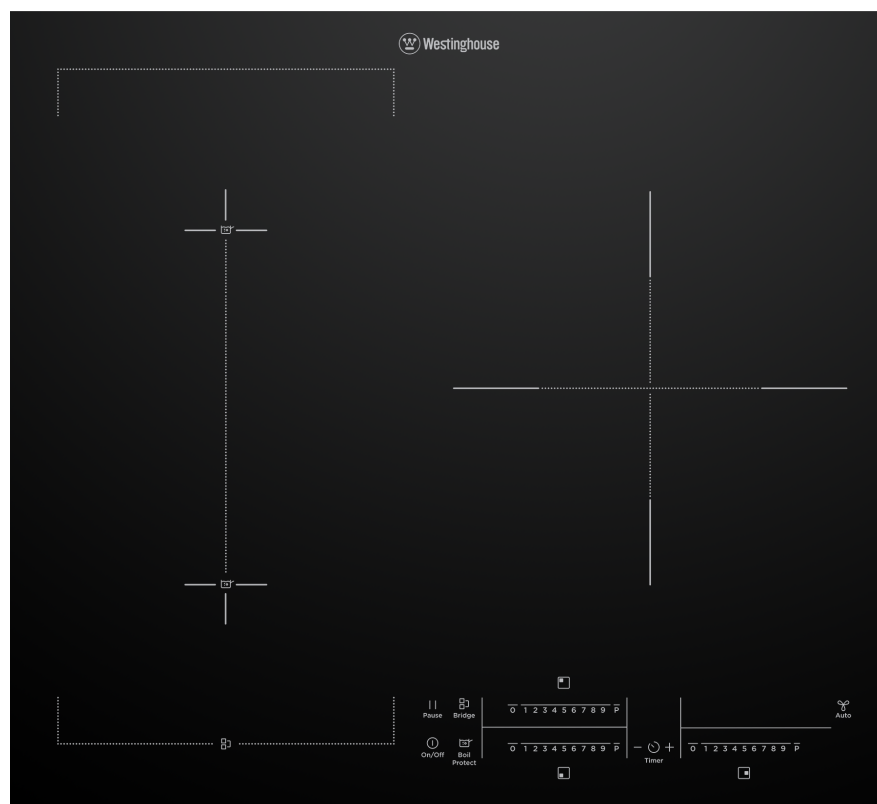

WHI635BD

60cm 3 zone induction cooktop with BoilProtect (2 zones), MaxiZone, Bridge Zone, Hob2Hood, PowerBoost and touch slide controls.

Features

- BoilProtect
- MaxiZone
- PowerBoost
- Pause
- Easy transition from ceramic cooktop
- Hob2Hood
- 6.5kW rated input power
- QuickCook Timer
- Perfect heat control
- Touch control
- Easy cleaning
- Residual heat indicator
- Child safety device