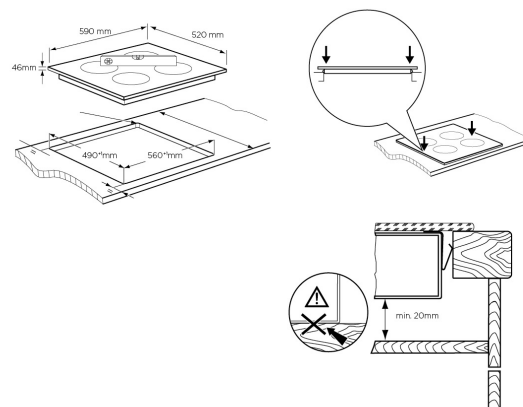

60cm induction cooktops

WHI635BD, WHI643BD, WHI645BD

DIMENSIONS

Total product height (mm) - 51, Total product width (mm) - 590, Total product depth (mm) - 520, Cut out width (mm) - 560, Cut out depth (mm) - 490