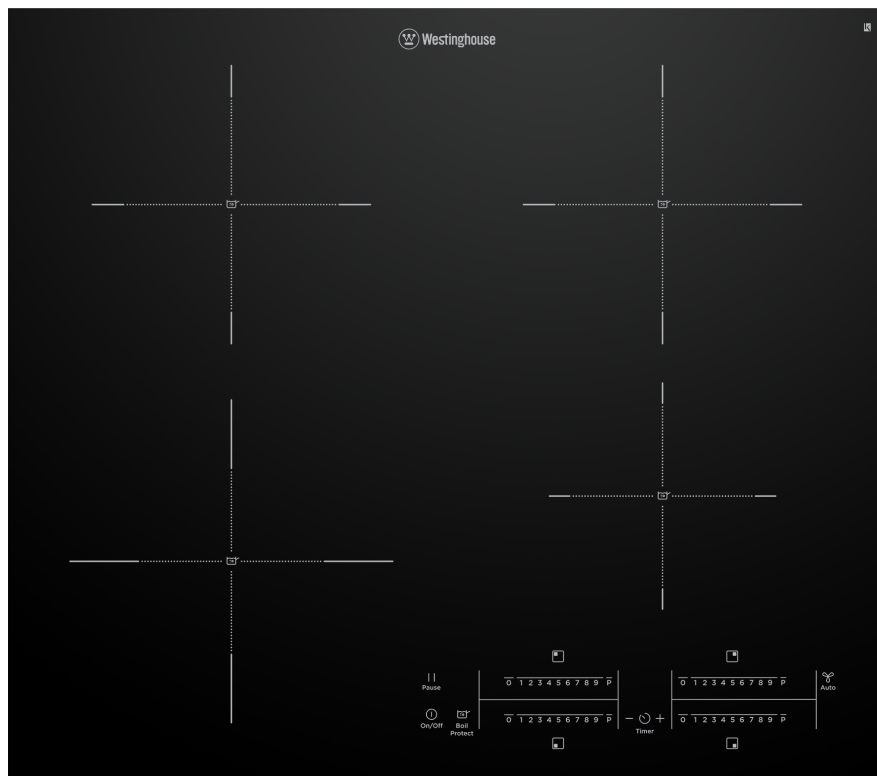

WHI643BD

60cm 4 zone induction cooktop with BoilProtect, Hob2Hood, PowerBoost, Pause and touch controls.

Features

- BoilProtect
- Hob2Hood
- PowerBoost
- Pause
- 6.5kW rated input power
- QuickCook Timer
- Touch control
- Residual heat indicator
- Child safety device
- Easy clean ceramic surface