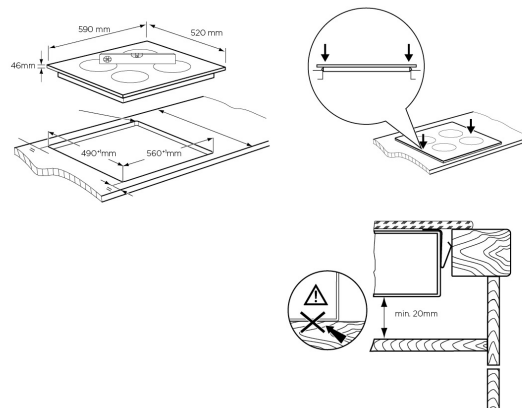

60cm induction cooktops
WHI635BD, WHI643BD, WHI645BD