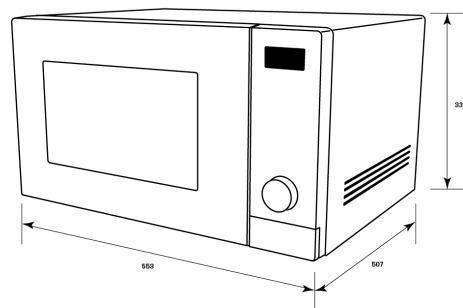

Product Width (mm) 553 x 331 x 507

Product

Total height (mm) - 331, Total width (mm)
- 553, Total depth (mm) - 507

Internal

Turntable diameter (mm) - 345