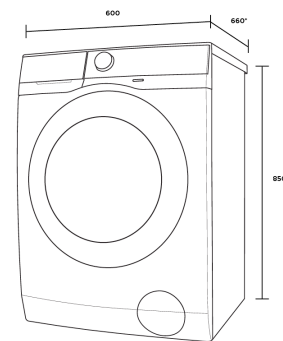

*Add 20mm for the hose protrusion at the back

Product

Total height (mm) - 850, Total width (mm)
- 600, Total depth (mm) - 660