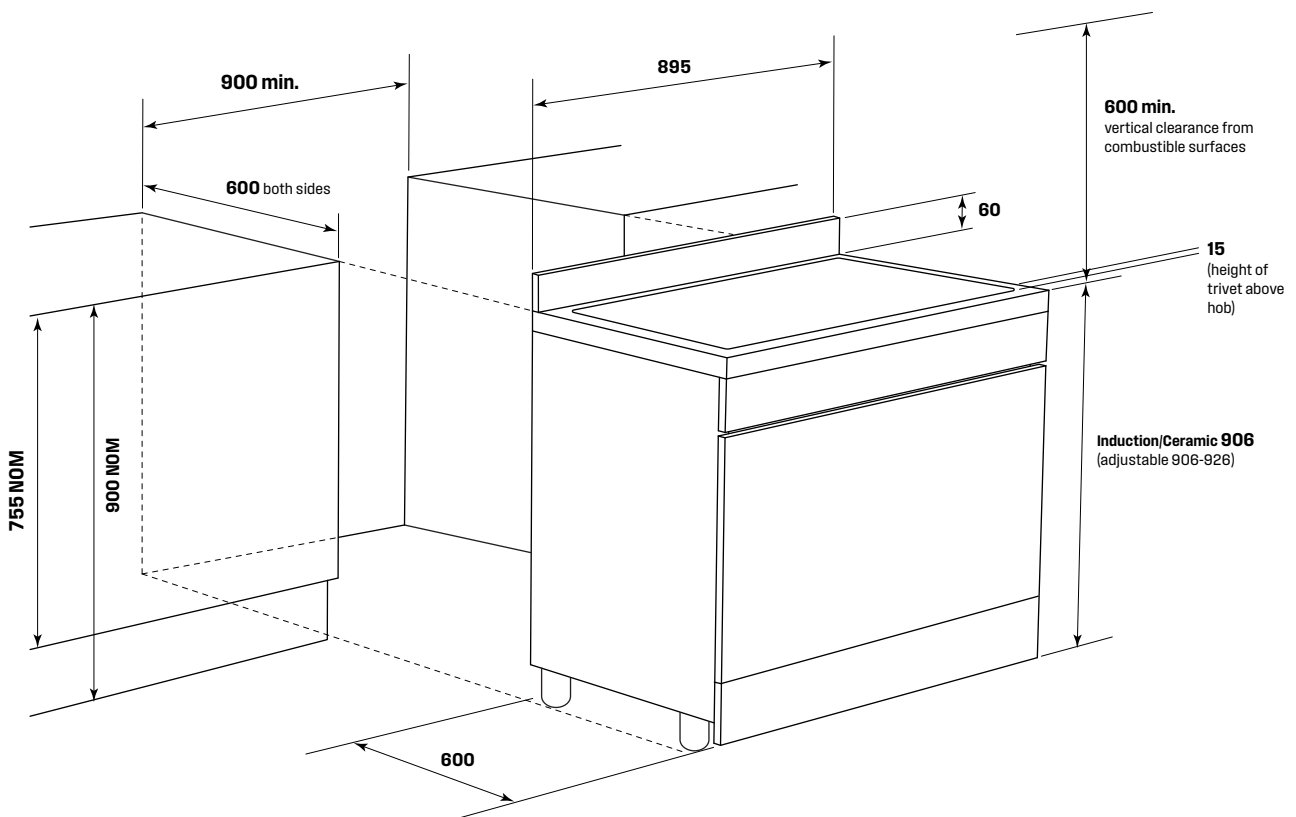

90cm freestanding cooker

WFE9546SD,
WFEP9757DD

Product WxHxD (mm)	895 x 906-926 x 600
Flush mount cut-out WxHxD (mm)	60

IMPORTANT

These dimensions are a guide only. All measurements are in millimetres (mm).
For complete installation instructions, refer to the manual provided with product.