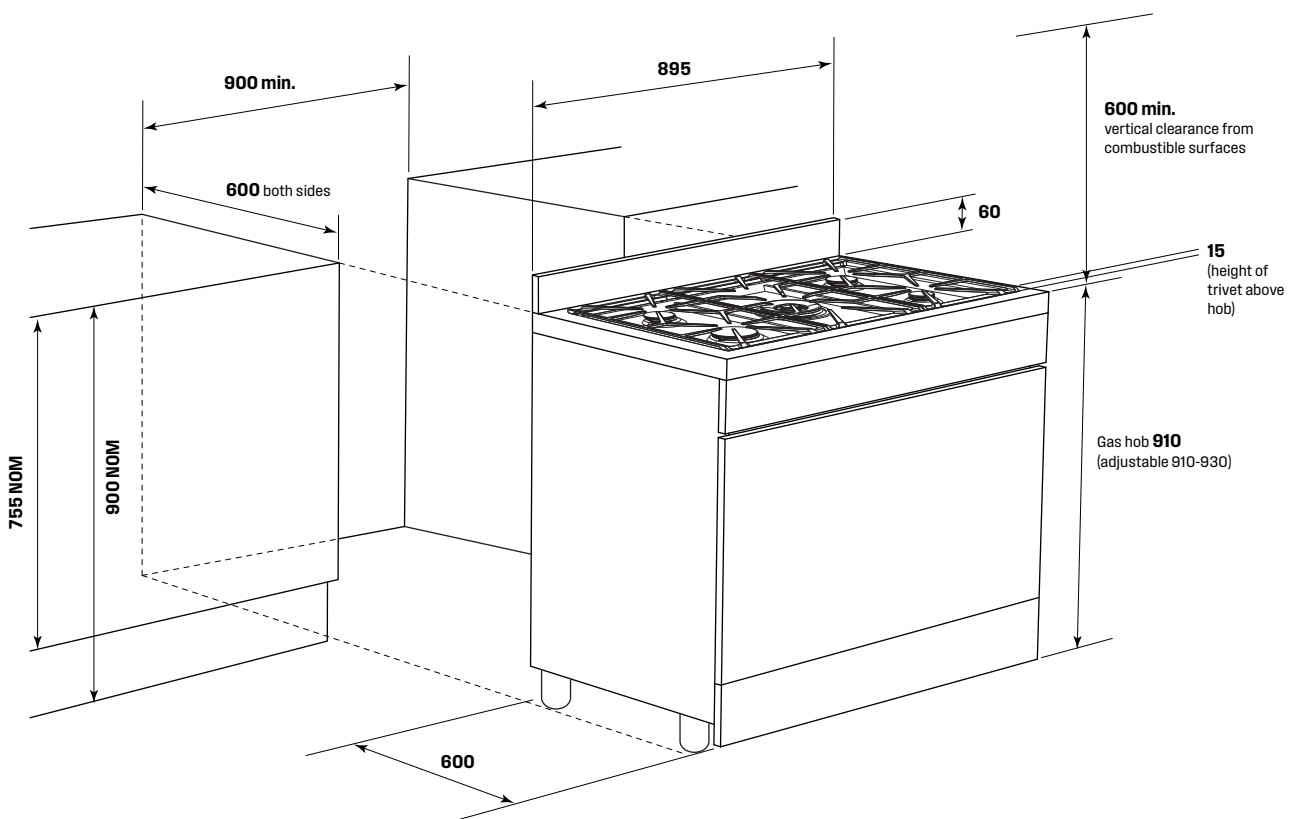

## 90cm freestanding cooker

WFE9515SD,  
WFE9516DD,  
WFEP9717DD

<b>Product WxHxD (mm)</b>	895 x 910-930 x 600
<b>Flush mount cut-out WxHxD (mm)</b>	60

### IMPORTANT

These dimensions are a guide only. All measurements are in millimetres (mm).  
For complete installation instructions, refer to the manual provided with product.