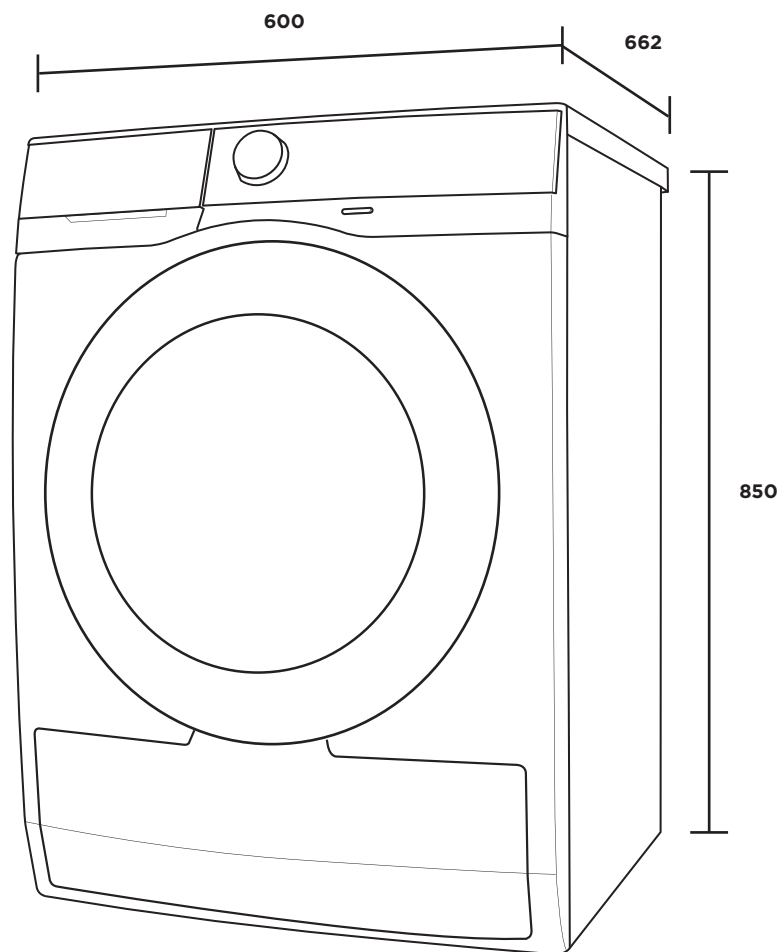

Front Load Heat Pump Dryers

WDH804N7WA
WDH804N8WA/SA

IMPORTANT

These dimensions are a guide only. All measurements are in millimetres (mm).
For complete installation instructions, refer to the manual provided with product.