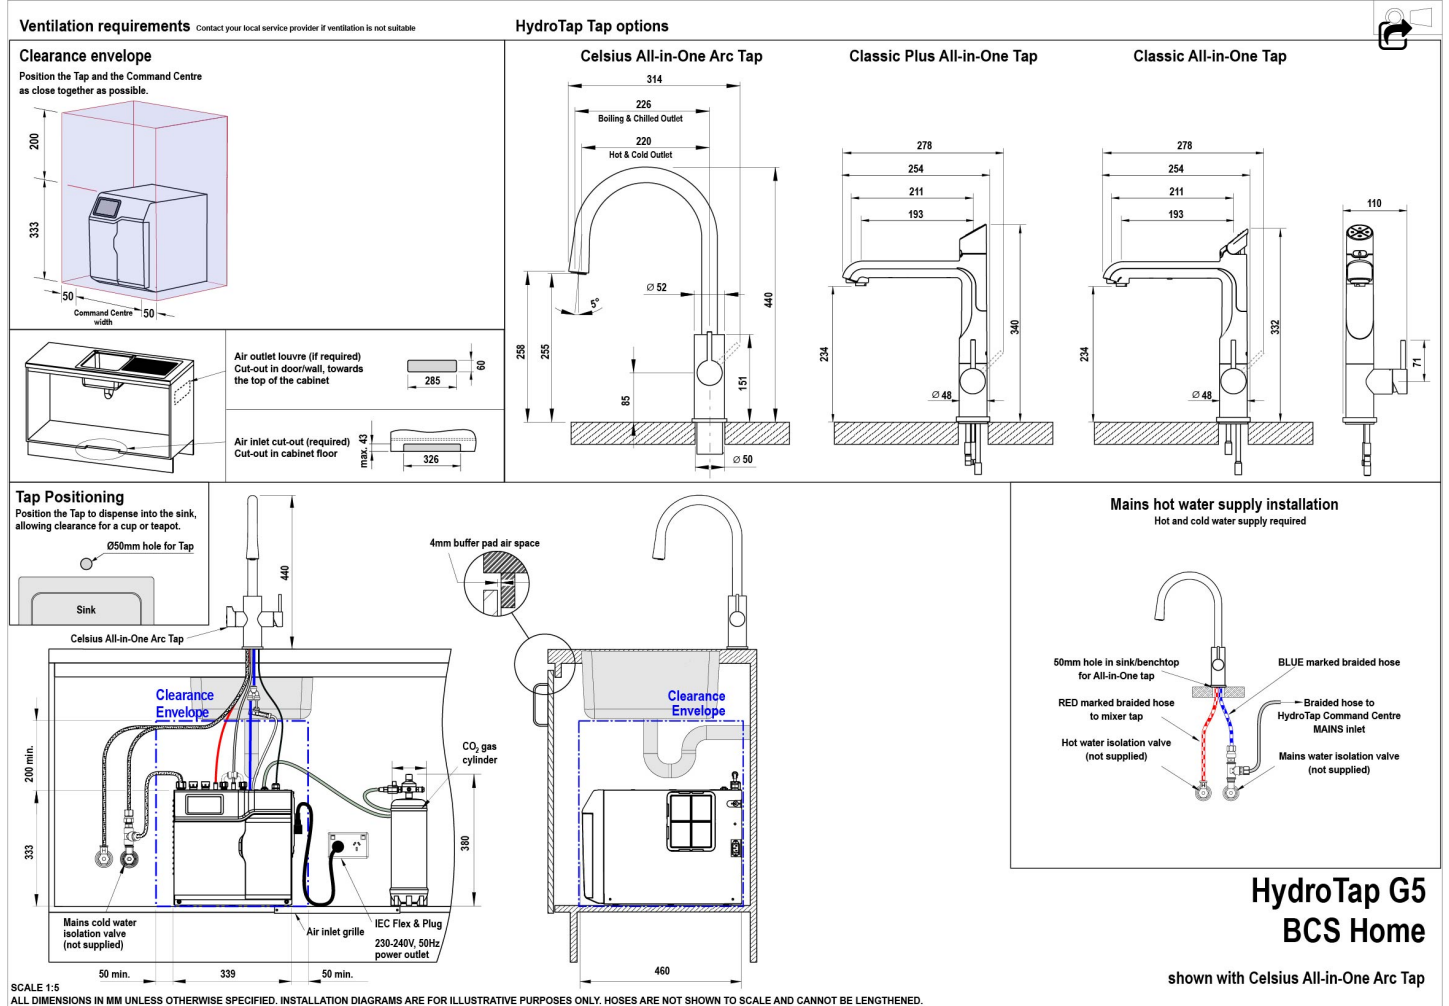

**Water Valves** Integrated 500kPa Pressure limiting valve and Dual Check Valve

**Power Rating** 1.8kW 220-240V 50Hz

**Power Supply** 1 x 10 Amp socket outlet

**Dimensions** W339mm x D460mm x H333mm

**Product Approvals** WaterMark, RCM, ARC

**Wels Rating** 5 Star, 5.5 litres

Warranty

5 years (appliance warranty 36 months plus additional 24 months tank warranty)

Installation Requirements

'1. Installation and connection of your Zip HydroTap must be carried out by a qualified person, observing national and local regulations.2. You will require suitable mains electrical and drinking water connections, plus waste water drainage all within 1.5 metres of the product.3. HydroTap is air-cooled so discrete cabinetry cut-outs are required for ventilation.4. Installation on most bench tops is straightforward however some stone bench tops may require a specialised cutting service.5. If you live in a hard water area, we recommend installation of a Zip scale filtration kit.6. Installation by Zip Professional Service can be arranged with a phone call or through www.zipwater.com'

Installation Detail

BK1.2 HydroTap G5 v1.00 02-21 BCS BCS20

Tap Detail