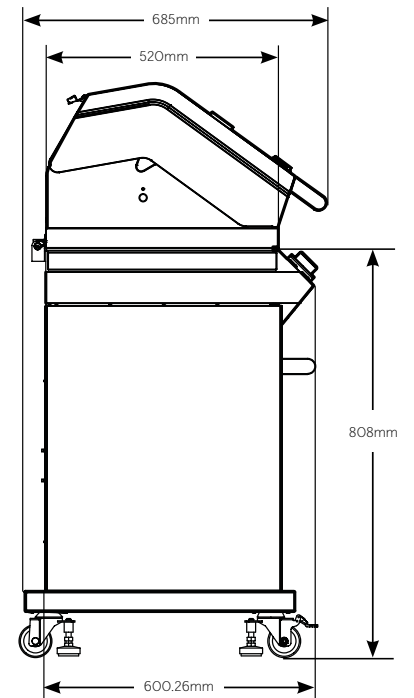

## 7000 Series Classic 5 Burner Freestanding BBQ

BBG7645SA	Height	Width	Depth
Total BBQ on Trolley with side burner & shelf		1758mm	
Total BBQ on trolley with lid closed	1284mm		
Total BBQ on trolley with lid open	1651.91mm		
Trolley (no BBQ) with side burner & shelf (inc wheels)	961mm		
Side Shelf (Lid)	117.85mm	362.4mm	521mm
Side Burner (Lid)	168.21mm	362.4mm	513mm
Doors	568mm	485mm	
Wheel	103mm		

\*All measurements are in mm

LIFE TASTES BETTER OUTDOORS