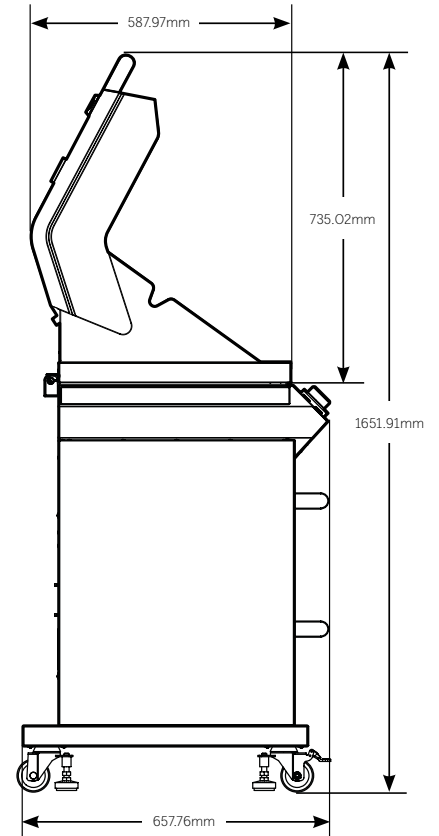

## 7000 Series Classic 5 Burner Freestanding BBQ

BBG7645SA	Height	Width	Depth
Total BBQ on Trolley with side burner & shelf		1758mm	
Total BBQ on trolley with lid closed	1284mm		
Total BBQ on trolley with lid open	1651.91mm		
Trolley (no BBQ) with side burner & shelf (inc wheels)	961mm		
Side Shelf (Lid)	117.85mm	362.4mm	521mm
Side Burner (Lid)	168.21mm	362.4mm	513mm
Doors	568mm	485mm	
Wheel	103mm		

\*All measurements are in mm

LIFE TASTES BETTER OUTDOORS