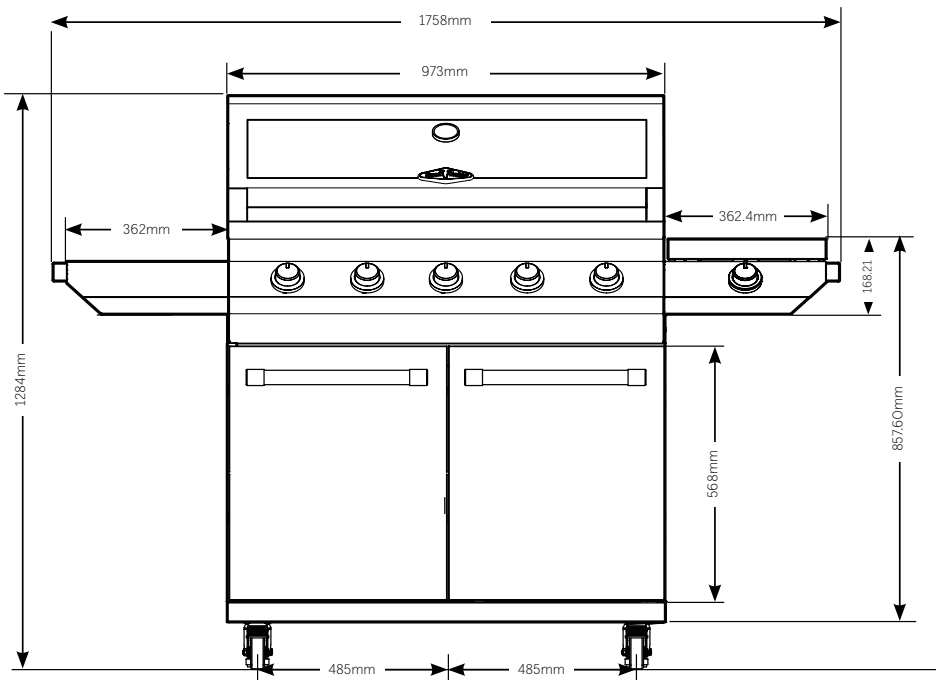

## 7000 Series Classic 5 Burner Freestanding BBQ

BBG7645SA	Height	Width	Depth
Total BBQ on Trolley with side burner & shelf		1758mm	
Total BBQ on trolley with lid closed	1284mm		
Total BBQ on trolley with lid open	1651.91mm		
Trolley (no BBQ) with side burner & shelf (inc wheels)	961mm		
Side Shelf (Lid)	117.85mm	362.4mm	521mm
Side Burner (Lid)	168.21mm	362.4mm	513mm
Doors	568mm	485mm	
Wheel	103mm		

\*All measurements are in mm

LIFE TASTES BETTER OUTDOORS