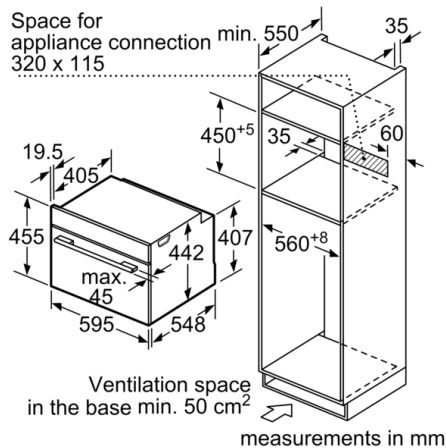

### **Technical Info**

- Appliance dimensions (HxWxD): 455 mm x 594 mm x 548 mm
- Installation dimensions (HxWxD): 450 mm - 455 mm x 560 mm - 568 mm x 550 mm
- Total connected load electric: 3.6 KW
- Length of mains cable: 150 cm
- Nominal voltage: 220 - 240 V
- Please reference the built-in dimensions provided in the installation drawing

## Serie | 8, Built-in compact oven with microwave function, 60 x 45 cm, Black CMG633BB1A

Installation with a hob.

measurements in mm

If the compact appliance will be installed underneath a hob, the following worktop thicknesses (including substructure if necessary) must be taken into account.

Hob type	min. worktop thickness	
	fitted	flush
Induction hob	42 mm	43 mm
Full surface Induction hob	52 mm	53 mm
Gas hob	32 mm	43 mm
Electric hob	32 mm	35 mm

measurements in mm

measurements in mm

measurements in mm