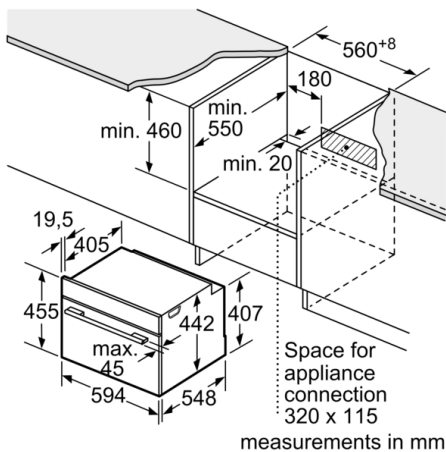

### **Technical Info**

- Appliance dimensions (HxWxD): 455 mm x 594 mm x 548 mm
- Installation dimensions (HxWxD): 450 mm - 455 mm x 560 mm - 568 mm x 550 mm
- Total connected load electric: 3.6 KW
- Length of mains cable: 150 cm
- Nominal voltage: 220 - 240 V
- Please reference the built-in dimensions provided in the installation drawing

## Serie | 8, Built-in compact oven with microwave function, 60 x 45 cm, Black CMG633BB1A

Installation with a hob.

measurements in mm

If the compact appliance will be installed underneath a hob, the following worktop thicknesses (including substructure if necessary) must be taken into account.

Hob type	min. worktop thickness	
	fitted	flush
Induction hob	42 mm	43 mm
Full surface Induction hob	52 mm	53 mm
Gas hob	32 mm	43 mm
Electric hob	32 mm	35 mm

measurements in mm

measurements in mm

measurements in mm