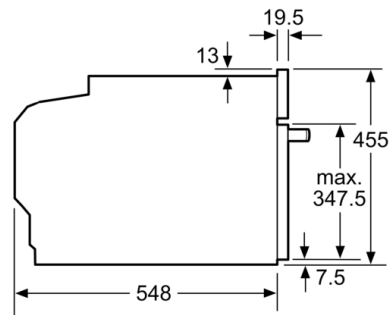

### **Technical Info**

- Appliance dimensions (HxWxD): 455 mm x 594 mm x 548 mm
- Installation dimensions (HxWxD): 450 mm - 455 mm x 560 mm - 568 mm x 550 mm
- Total connected load electric: 3.6 KW
- Length of mains cable: 150 cm
- Nominal voltage: 220 - 240 V
- Please reference the built-in dimensions provided in the installation drawing

## Serie | 8, Built-in compact oven with microwave function, 60 x 45 cm, Black CMG633BB1A

Installation with a hob.

measurements in mm

If the compact appliance will be installed underneath a hob, the following worktop thicknesses (including substructure if necessary) must be taken into account.

Hob type	min. worktop thickness	
	fitted	flush
Induction hob	42 mm	43 mm
Full surface Induction hob	52 mm	53 mm
Gas hob	32 mm	43 mm
Electric hob	32 mm	35 mm

measurements in mm

measurements in mm

measurements in mm