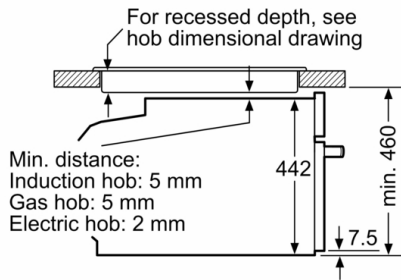

Serie | 8, Built-in compact oven with microwave function, 60 x 45 cm, Black CMG633BB1A

Installation with a hob.

measurements in mm

If the compact appliance will be installed underneath a hob, the following worktop thicknesses (including substructure if necessary) must be taken into account.

Hob type	min. worktop thickness	
	fitted	flush
Induction hob	42 mm	43 mm
Full surface Induction hob	52 mm	53 mm
Gas hob	32 mm	43 mm
Electric hob	32 mm	35 mm