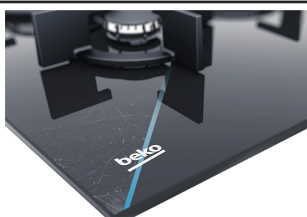

BCT90GG

90cm Black Glass Gas Cooktop

Cast Iron Pan Supports - Offering maximum stability for your pots and pans while you cook, the durable cast iron pan supports will also add a professional touch to your kitchen.

High Efficient Gas Burners - Helping you save money on your energy bills, the special design of our high efficiency gas burners helps them distribute more heat quickly and evenly across the bottom of your pan. This makes them up to 25% more efficient than standard burners and can cut down cooking times too, helping you get dinner on the table up to 35% quicker.

Flame Failure Safety - Providing peace of mind, this device will automatically cut off the gas supply if the flame accidentally goes out.

Integrated Electronic Ignition - Using your Cooktop is quick and easy thanks to the auto ignition. Simply press and turn the dial to begin cooking straight away.

Easy to Clean - If you're looking for a traditional gas cooktop, which is also quick and easy to wipe clean after use, our cooktop's smooth and shiny tempered glass surface can offer you just that. And, it'll add a stylish finish to your kitchen too.