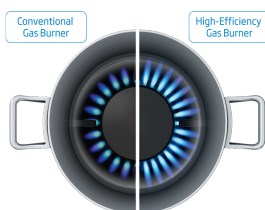

BCT90GG

90cm Black Glass Gas Cooktop

Cast Iron Pan Supports - Offering maximum stability for your pots and pans while you cook, the durable cast iron pan supports will also add a professional touch to your kitchen.

High Efficient Gas Burners - Helping you save money on your energy bills, the special design of our high efficiency gas burners helps them distribute more heat quickly and evenly across the bottom of your pan. This makes them up to 25% more efficient than standard burners and can cut down cooking times too, helping you get dinner on the table up to 35% quicker.

Flame Failure Safety - Providing peace of mind, this device will automatically cut off the gas supply if the flame accidentally goes out.

Integrated Electronic Ignition - Using your Cooktop is quick and easy thanks to the auto ignition. Simply press and turn the dial to begin cooking straight away.

Easy to Clean - If you're looking for a traditional gas cooktop, which is also quick and easy to wipe clean after use, our cooktop's smooth and shiny tempered glass surface can offer you just that. And, it'll add a stylish finish to your kitchen too.