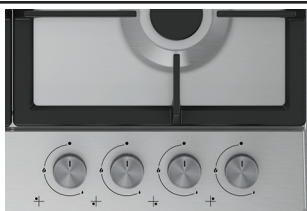

Integrated Electronic Ignition - Using your Cooktop is quick and easy thanks to the auto ignition. Simply press and turn the dial to begin cooking straight away.