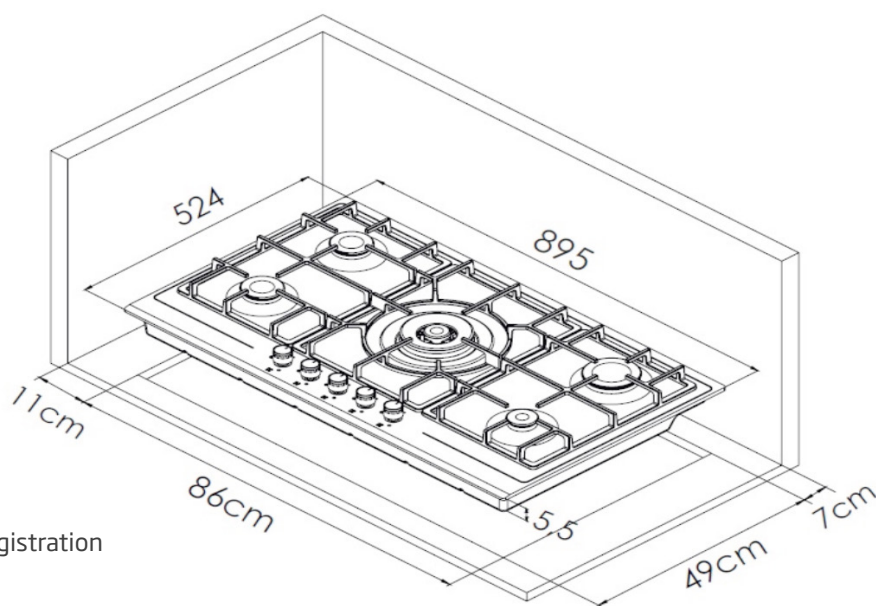

Cooktop Zones

Rear Left Zone:	6.7Mj/h
Rear Right Zone:	11.3 Mj/h
Front Left Zone:	6.7 Mj/h
Front Right Zone:	3.9 Mj/h
Wok Zone:	14.4 Mj/h

Ean Code:	8690842166563
Manufacturers Warranty:	2 Years + 3 Years by Registration

Launch Date: December 2018