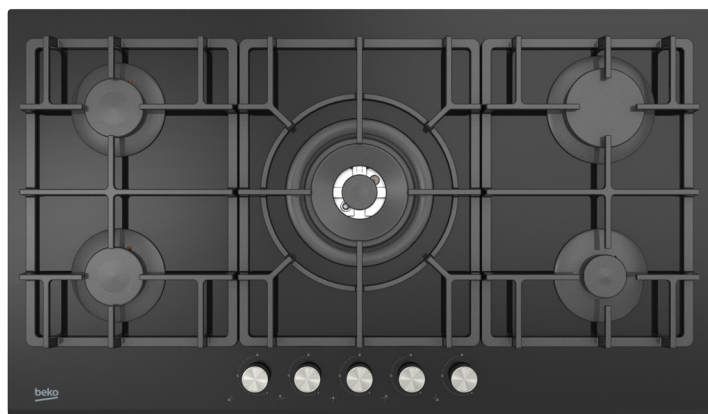

# BCT90GG

## 90cm Black Glass Gas Cooktop

Cast Iron Pan Support

High Efficiency Gas Burners

Flame Failure Device

Integrated Electronic Ignition

Easy to Clean

### Main Features

Cooking Zones:	4x Standard Burners, 1 x Wok
Control Type:	Front Controls
Construction Type:	Black Glass
Cast Iron Trivet:	Yes
Cooking Levels:	Variable
Cast Iron Wok Adapter:	Yes
Burner Caps:	Cast Iron
Adapt for LPG Gas:	Yes, via Included conversion kit
Suitable for Natural Gas:	Yes (factory configuration)
Total Gas Consumption:	43 Mj/h

### Dimensions & Weights

Built-in dimensions (W x D):	860 mm x 490 mm
Unpacked height:	106 mm
Unpacked width:	895 mm
Unpacked depth:	524 mm
Unpacked weight:	17.3 kg
Packed height:	180 mm
Packed width:	1010 mm
Packed depth:	645 mm
Packed weight:	18.6 kg