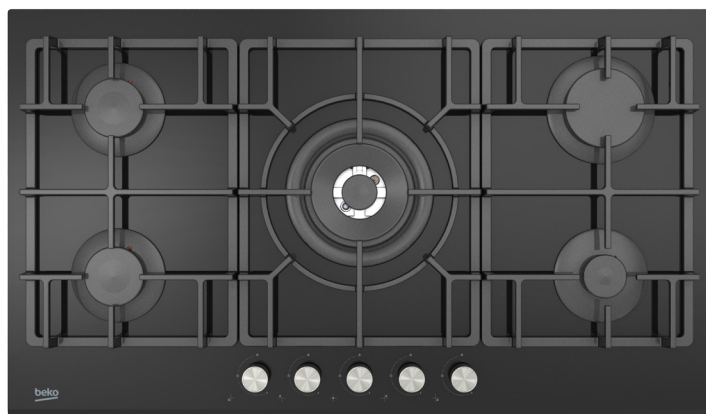

BCT90GG

90cm Black Glass Gas Cooktop

Cast Iron Pan Supports - Offering maximum stability for your pots and pans while you cook, the durable cast iron pan supports will also add a professional touch to your kitchen.