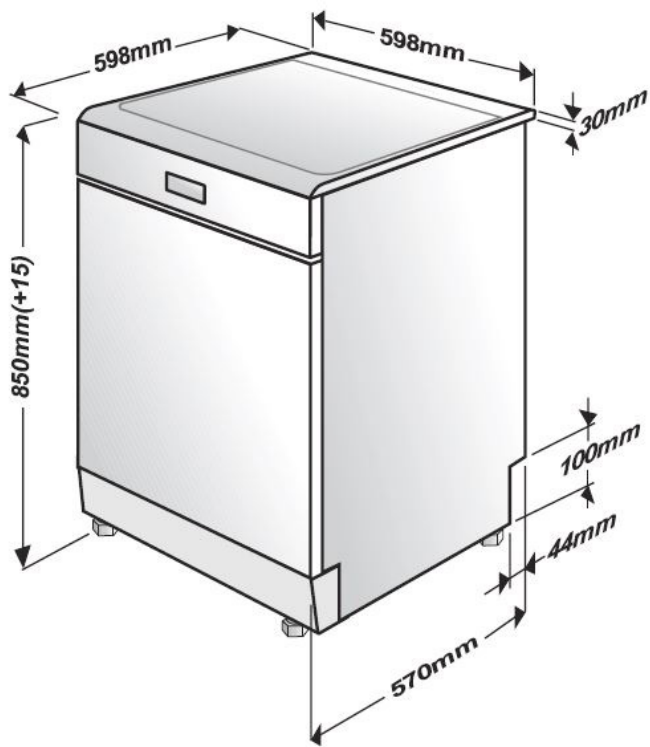

BDF1410X

60 cm Stainless Steel Freestanding Dishwasher