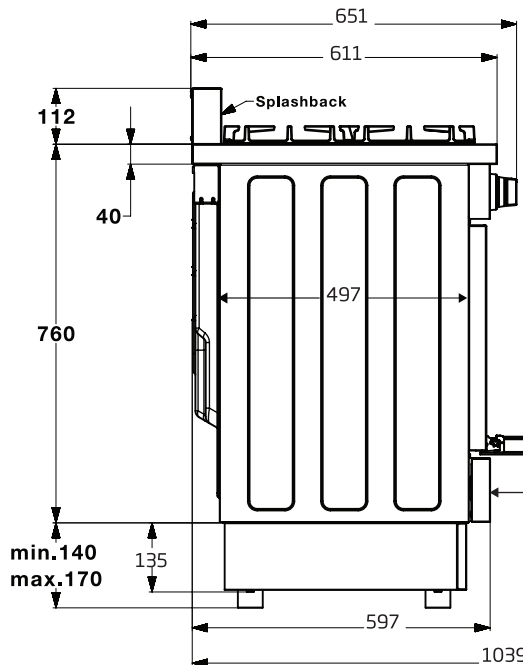

When decorative bottom covers are not used
Product height Min.875 Max.930

When decorative bottom covers are used
Product height Min.900 Max.930

When decorative bottom covers are not used
Product feet height Min.115 Max.170

When decorative bottom covers are used
Product feet height Min.140 Max.170

(values in mm)