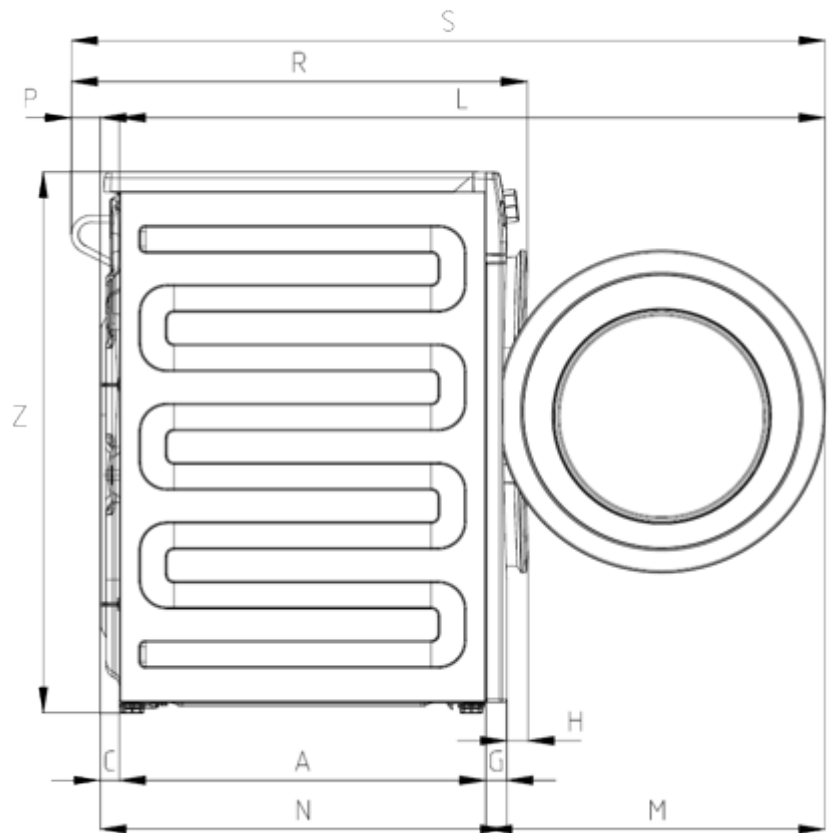

beko

Official partner of the *everyday*