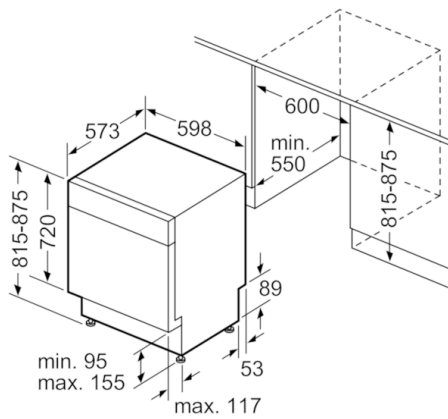

Technical Data

Water consumption (l) :	13.4
Built-in / Free-standing :	Built-in
Height of removable worktop (mm) :	0
Required niche size for installation (HxWxD) :	815-875 x 600 x 550
Depth with open door 90 degree (mm) :	1155
Adjustable feet :	Yes - front only
Maximum adjustability feet (mm) :	60
Net weight (kg) :	34.804
Gross weight (kg) :	37.0
Connection Rating (W) :	2400
Current (A) :	10
Voltage (V) :	220-240
Frequency (Hz) :	50; 60
Length electrical supply cord (cm) :	175
Plug type :	AU plug
Length inlet hose (cm) :	165
Length outlet hose (cm) :	190
EAN code :	4242002992679
Number of place settings :	14
Energy consumption (kWh) :	0.62
Reference programme :	Eco
Total cycle time of reference programme (min) :	150
Noise level (dB) :	46
Installation typology :	Built-under

Safety

- AquaStop™ Plus: Water supply device with lifetime anti-flood protection
- Child door lock
- Button child lock

2 year warranty

Dimensions

- 815-875 mm x 598 mm x 573 mm

**Serie | 4, Built-under dishwasher, 60 cm,
Stainless steel
SMU46GS01A**

measurements in mm