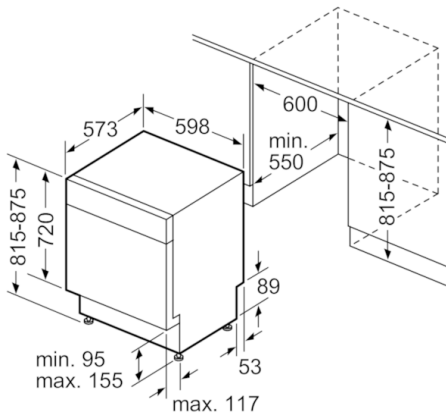

Technical Data

Water consumption (l) :	13.4
Built-in / Free-standing :	Built-in
Height of removable worktop (mm) :	0
Required niche size for installation (HxWxD) :	815-875 x 600 x 550
Depth with open door 90 degree (mm) :	1155
Adjustable feet :	Yes - front only
Maximum adjustability feet (mm) :	60
Net weight (kg) :	39.204
Gross weight (kg) :	41.0
Connection Rating (W) :	2400
Current (A) :	10
Voltage (V) :	220-240
Frequency (Hz) :	50; 60
Length electrical supply cord (cm) :	175
Plug type :	AU plug
Length inlet hose (cm) :	165
Length outlet hose (cm) :	190
EAN code :	4242002991894
Number of place settings :	14
Energy consumption (kWh) :	0.62
Reference programme :	Eco
Total cycle time of reference programme (min) :	150
Noise level (dB) :	46
Installation typology :	Built-under

Safety

- AquaStop™ Plus: Water supply device with lifetime anti-flood protection
- Child door lock
- Button child lock

2 year warranty

Dimensions

- 815-875 mm x 598 mm x 573 mm

**Serie | 4, Built-under dishwasher, 60 cm,
Stainless steel
SMU46KS01A**

measurements in mm