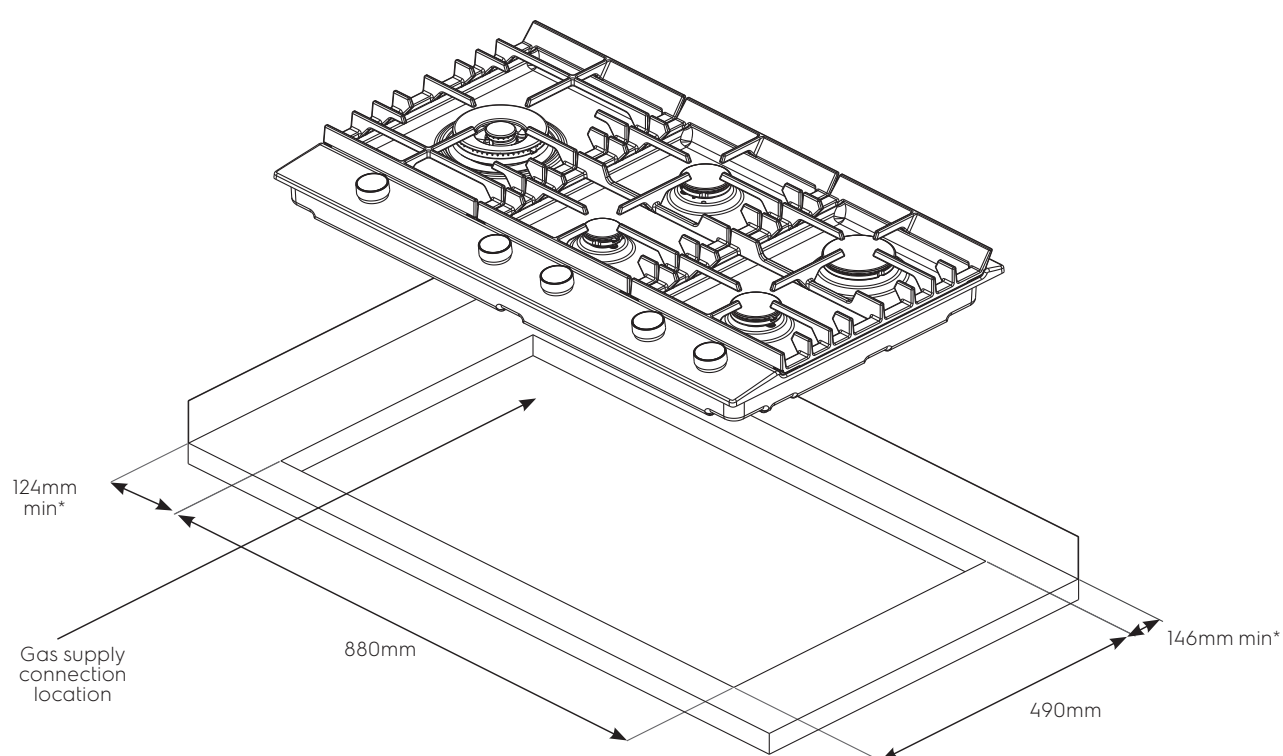

Dimension Guide

Gas Cooktops / 90cm

Models:

EHG955BD

EHG955SD

EHG955SD dimensions

	width	height	depth
Cut-out (mm)	880		490
Product (mm)	895	55	530

EHG955BD dimensions

	width	height	depth
Cut-out (mm)	880		490
Product (mm)	900	55	530

*To combustible surface (dimension is not relevant if the adjacent surface is non-combustible).

Please note! Dimensions to be used as a guide only. All customers MUST refer to the user manual supplied with the product for detailed installation instructions.