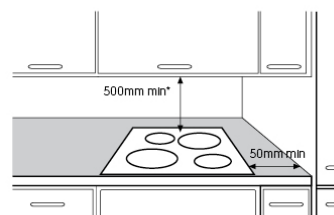

EHC644BB

60cm 4 zone ceramic cooktop with Hob2Hood technology, flexible triple zone and touch and slide controls.

Features

- Hob2Hood technology
- Flexible triple zone
- Touch and slide controls
- STOP + GO function
- Keep warm
- Safety child lock

Model
EHC644BB

DIMENSIONS

Total product height (mm) - 55, Total product width (mm) - 590, Total product depth (mm) - 520, Cut out width (mm) - 560, Cut out depth (mm) - 490