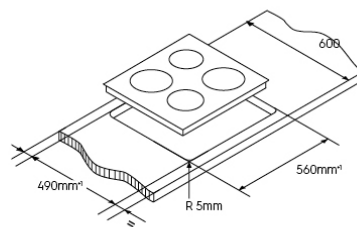

EHC644BB

60cm 4 zone ceramic cooktop with Hob2Hood technology, flexible triple zone and touch and slide controls.

Features

- Hob2Hood technology
- Flexible triple zone
- Touch and slide controls
- STOP + GO function
- Keep warm
- Safety child lock

Model
EHC644BB

DIMENSIONS

Total product height (mm) - 55, Total product width (mm) - 590, Total product depth (mm) - 520, Cut out width (mm) - 560, Cut out depth (mm) - 490