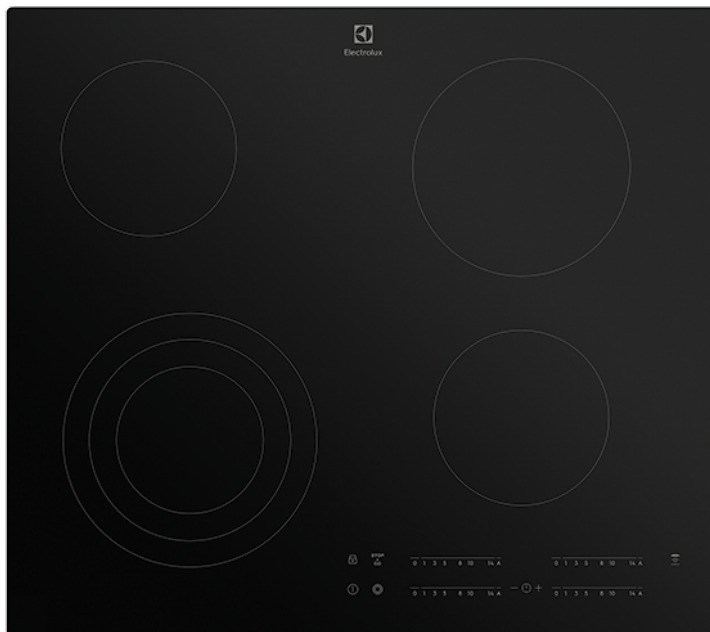

EHC644BB

60cm 4 zone ceramic cooktop with Hob2Hood technology, flexible triple zone and touch and slide controls.

Features

- Hob2Hood technology
- Flexible triple zone
- Touch and slide controls
- STOP + GO function
- Keep warm
- Safety child lock

Model
EHC644BB