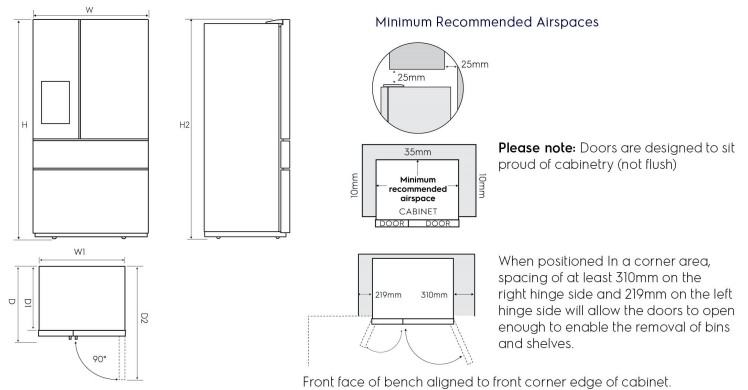

DIMENSIONS

Total height (mm) - 1782, Cabinet height (mm) - 1756, Max door height (mm) - 1782, Total width (mm) - 913, Cabinet width (mm) - 908, Total depth (mm) - 746, Cabinet depth (mm) - 625, Depth door open 90degree (mm) - 1189, Air space at sides (mm) - 10, Air space behind (mm) - 35, Food compartment capacity (gross in litres) - 413, Total Gross Capacity (L) - 681, Air space above cabinet (mm) - 25, Food compartment capacity (net in litres) - 363, Total Net Capacity (L) - 541, Freezer compartment capacity (gross in litres) - 268