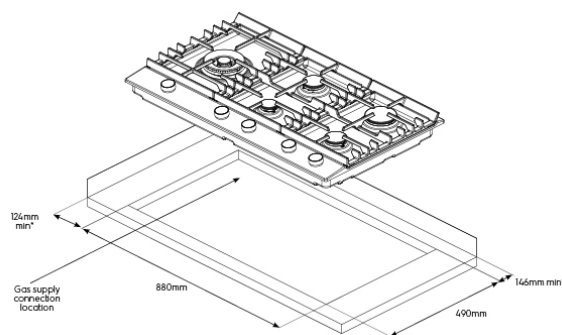

EHG955BD

90cm 5 burner black ceramic glass gas cooktop with 22MJ/hr wok burner, dual flame control and flat cast iron trivets.

Features

- Powerful 22 MJ/HR wok burner
- Dual Flame control
- Ceramic glass cooktop
- Wok stand included
- Metalised knob
- Convenient electronic ignition
- Flame Failure Safety Device
- Stability with flat cast trivets
- LP conversion kit included (must be installed by licensed tradesman)

DIMENSIONS

Total product height (mm) - 55, Total product width (mm) - 900, Total product depth (mm) - 530, Cut out width (mm) - 880, Cut out depth (mm) - 490

EHG955BD dimensions

	width	height	depth
Cut-out (mm)	880	490	
Product (mm)	900	55	530