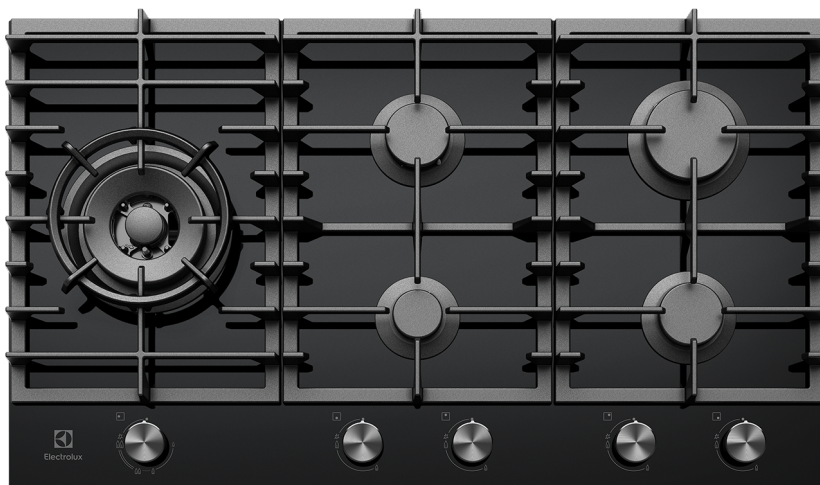

EHG955BD

90cm 5 burner black ceramic glass gas cooktop with 22MJ/hr wok burner, dual flame control and flat cast iron trivets.

Features

- Powerful 22 MJ/HR wok burner
- Dual Flame control
- Ceramic glass cooktop
- Wok stand included
- Metalised knob
- Convenient electronic ignition
- Flame Failure Safety Device
- Stability with flat cast trivets
- LP conversion kit included (must be installed by licensed tradesman)

DIMENSIONS

Total product height (mm) - 55, Total product width (mm) - 900, Total product depth (mm) - 530, Cut out width (mm) - 880, Cut out depth (mm) - 490

EHG955BD dimensions

	width	height	depth
Cut-out (mm)	880	490	
Product (mm)	900	55	530