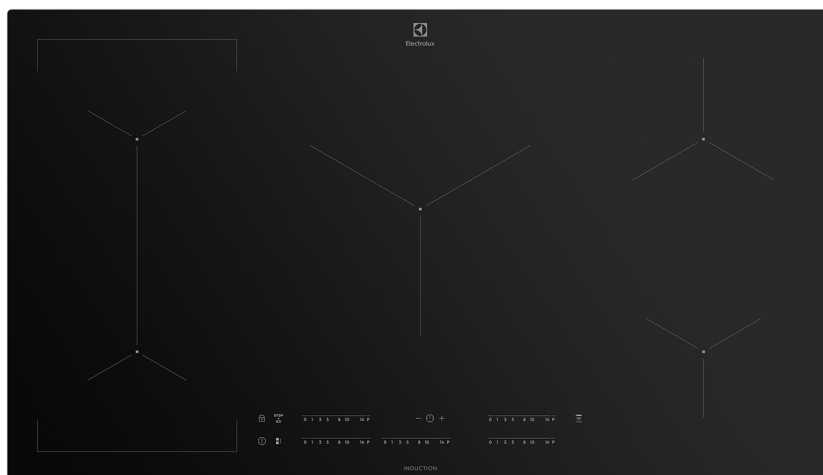

EHI955BD

90cm 5 zone induction cooktop with MaxiZone, FlexZone, 14 stage slide controls, Stop & Go and Hob2Hood capability.

Features

- MaxiZone
- FlexZone
- Hob2Hood technology
- Touch and slide controls
- STOP + GO function
- Timer and minute minder
- Auto warm-up function
- Auto pot detection