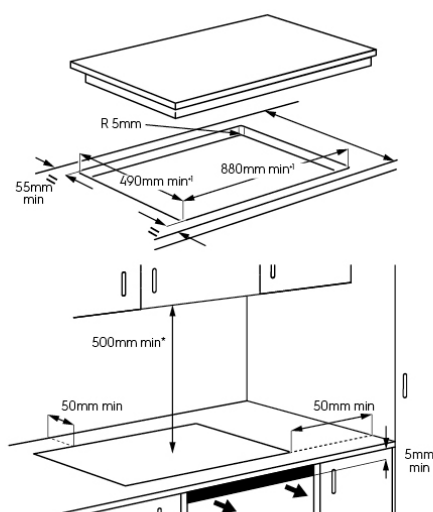

Models:
EHI977BD
EHI955BD