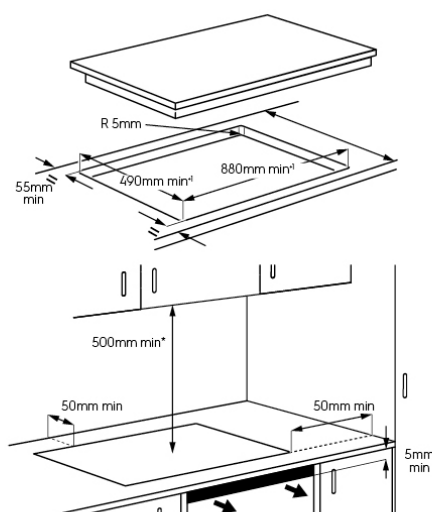

Models:
EHI997BD
EHI997BD