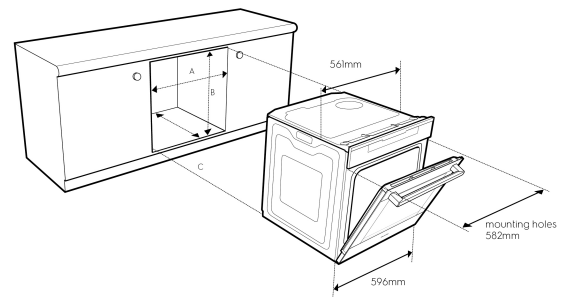

Models:
EVE614DSD
EVE614DSD
EVE614DSD