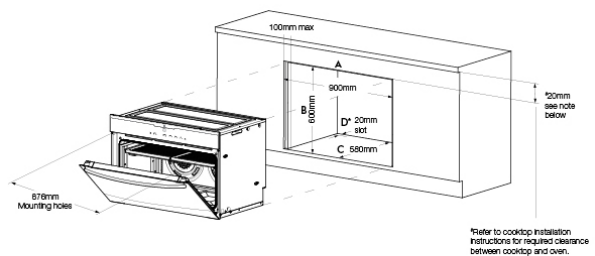

EVEP916DSD

90cm Dark stainless steel 13 multifunction oven with Bake +Steam, twin fan system, pyrolytic cleaning, Intuitive Oven Interface and Smart Food Probe.

Features

- Bake +Steam
- Twin fan system
- Intuitive Oven Interface (IOI)
- Smart Food Probe
- Pyrolytic self-cleaning oven
- FullFlex Telescopic Runners
- Soft close door
- 13 oven functions
- Huge 125L gross capacity oven

Included accessories:

2 grill inserts, 2 x chromed wire shelf, side racks, grill rack, grill dish, Smart food probe, 2 x telescopic runners

Model:
EVEP916DSD

Product Dimension

Total height (mm) - 596, Total width (mm) - 895, Total depth (mm) - 572, CM Tech data - 90cm

Flush fit cut out

Flush fit cut out height (mm) - 600, Flush fit cut out width (mm) - 900, Flush fit cut out depth (mm) - 580

Cut-out dimensions

Type of fit	A (width)	B (height)	C (depth)	D*
Flush fit (mm)	900	600	580 min.	20