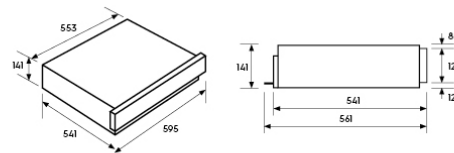

Shipping

Shipping Volume (m³) - 0.10, Shipping Weight (Kg) - 21.0, Pack dimensions height - 210, Pack dimension width - 705, Pack dimension depth - 675, Total shelf area (m²) - 47.59

Model:
EWD1402DSD