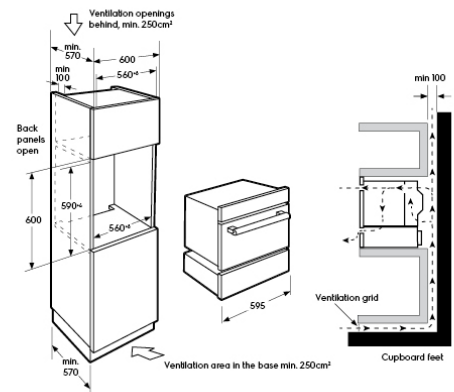

Shipping

Shipping Volume (m³) - 0.10, Shipping Weight (Kg) - 21.0, Pack dimensions height - 210, Pack dimension width - 705, Pack dimension depth - 675, Total shelf area (m²) - 47.59

Model:
EWD1402DSD