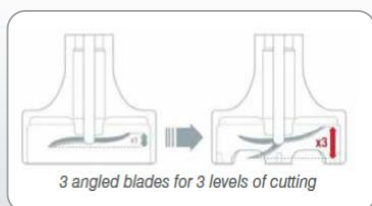

Hand Blender: HDP306WH

The upgraded Triblade delivers even more power, efficiency, and controllable blending at the touch of a button. The newly designed ergonomic head makes handling simple, stylish and very and is complemented by Suregrip™ soft grip areas easier use.

The Triblade System™ is a combination of innovations to create the best blending system. Specially located ribs and castellations disrupt the flow of ingredients pushing food onto the blades. This maximises cutting action for chopping and blending as efficiently as possible.

- 800W motor
- Polished Plastic
- White/Grey Colour
- Single Speed + Turbo
- Masher/Pureeing Attachment
- 0.75L Calibrated Beaker
- Whisk attachment
- Stainless Steel Blades
- Metal Shaft
- Dishwasher Safe Parts
- Non-slip Base
- Size (cm): 7.3L x 7.3W x 42H

triblade
SYSTEM