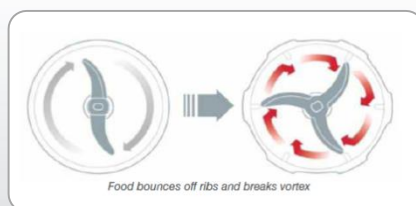

Hand Blender: HDP306WH

The upgraded Triblade delivers even more power, efficiency, and controllable blending at the touch of a button. The newly designed ergonomic head makes handling simple, stylish and very and is complemented by Suregrip™ soft grip areas easier use.

The Triblade System™ is a combination of innovations to create the best blending system. Specially located ribs and castellations disrupt the flow of ingredients pushing food onto the blades. This maximises cutting action for chopping and blending as efficiently as possible.

- 800W motor
- Polished Plastic
- White/Grey Colour
- Single Speed + Turbo
- Masher/Pureeing Attachment
- 0.75L Calibrated Beaker
- Whisk attachment
- Stainless Steel Blades
- Metal Shaft
- Dishwasher Safe Parts
- Non-slip Base
- Size (cm): 7.3L x 7.3W x 42H

triblade
SYSTEM

EAN	5011423182636
SAP CODE	0W22110006

R.R.P (Recommended Retail Price) includes GST where applicable and is suggested only, no obligation to comply.

KENWOOD