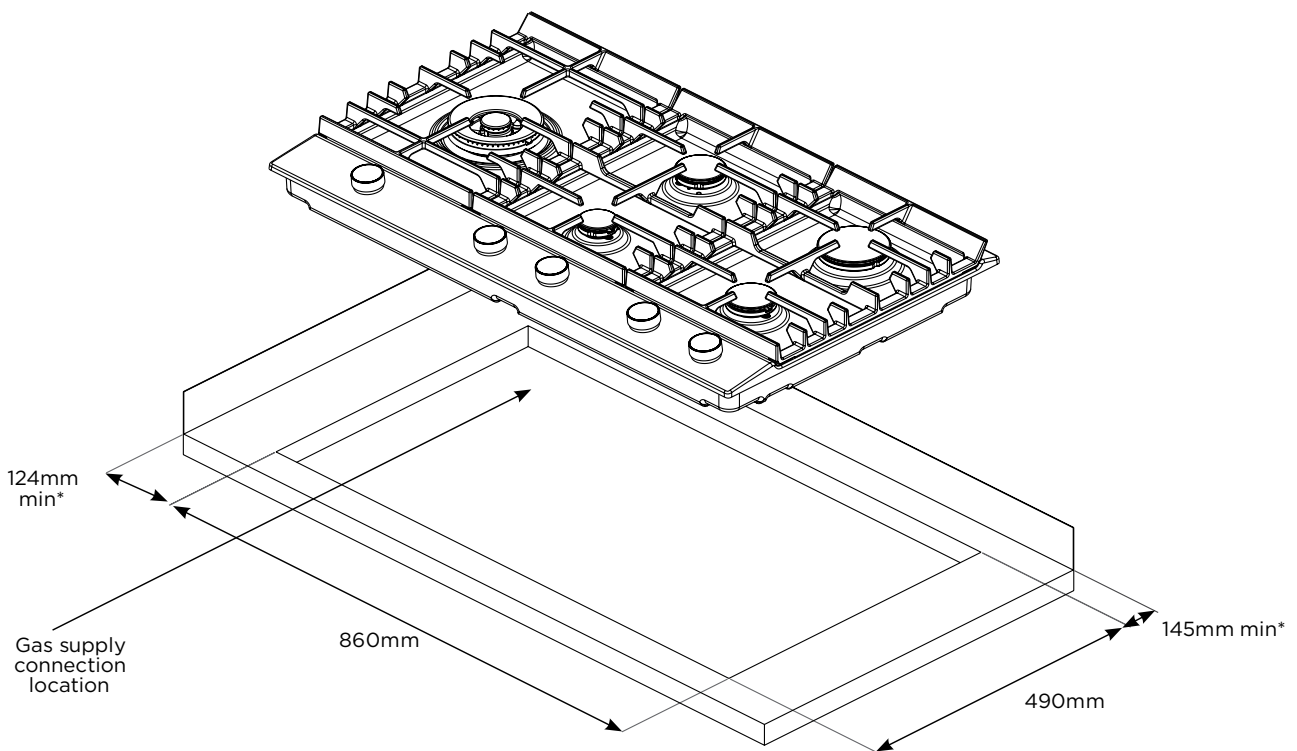

90cm gas cooktop

WHG958BC

Product (below bench) WxDxH (mm)	895 x 530 x 62
Cut-out WxD (mm)	860 x 490
Gas supply location	Left

IMPORTANT

These dimensions are a guide only. All measurements are in millimetres (mm). For complete installation instructions, refer to the manual provided with product.