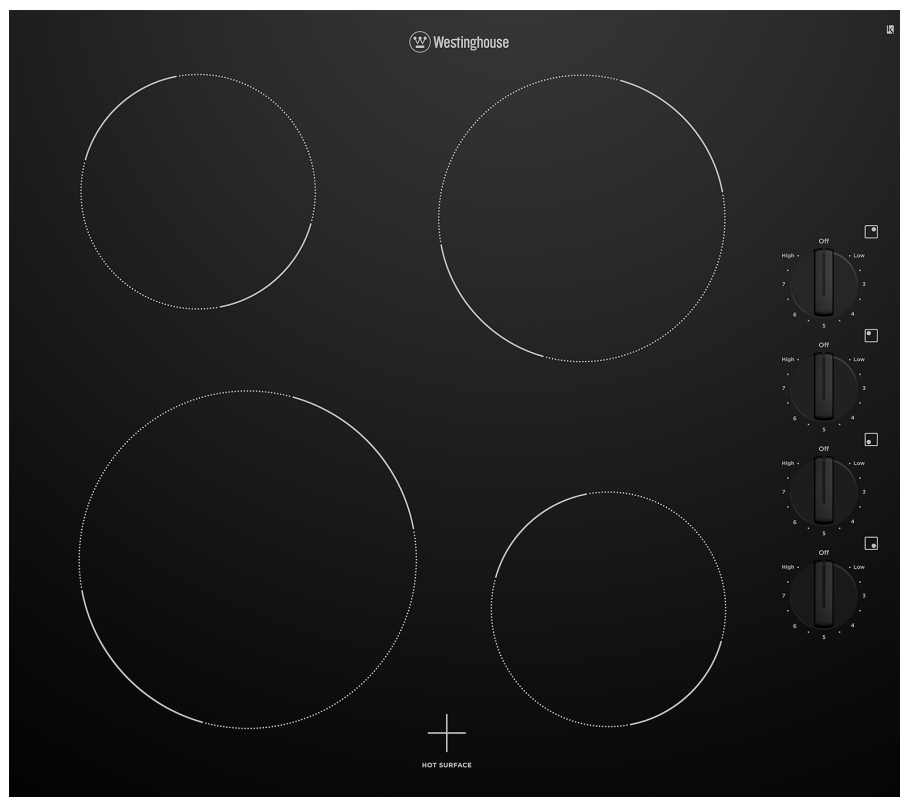

WHC642BC

60cm 4 zone ceramic cooktop with residual heat indicator, 9 power levels and easy clean ceramic surface.

Features

- Residual Heat Indicator
- Easy clean ceramic surface
- 9 power levels
- 2.3kW powerful zone
- Auto thermal cutout safety switch

DIMENSIONS

Total product height (mm) - 46, Total product width (mm) - 590, Total product depth (mm) - 520, Cut out width (mm) - 560, Cut out depth (mm) - 490